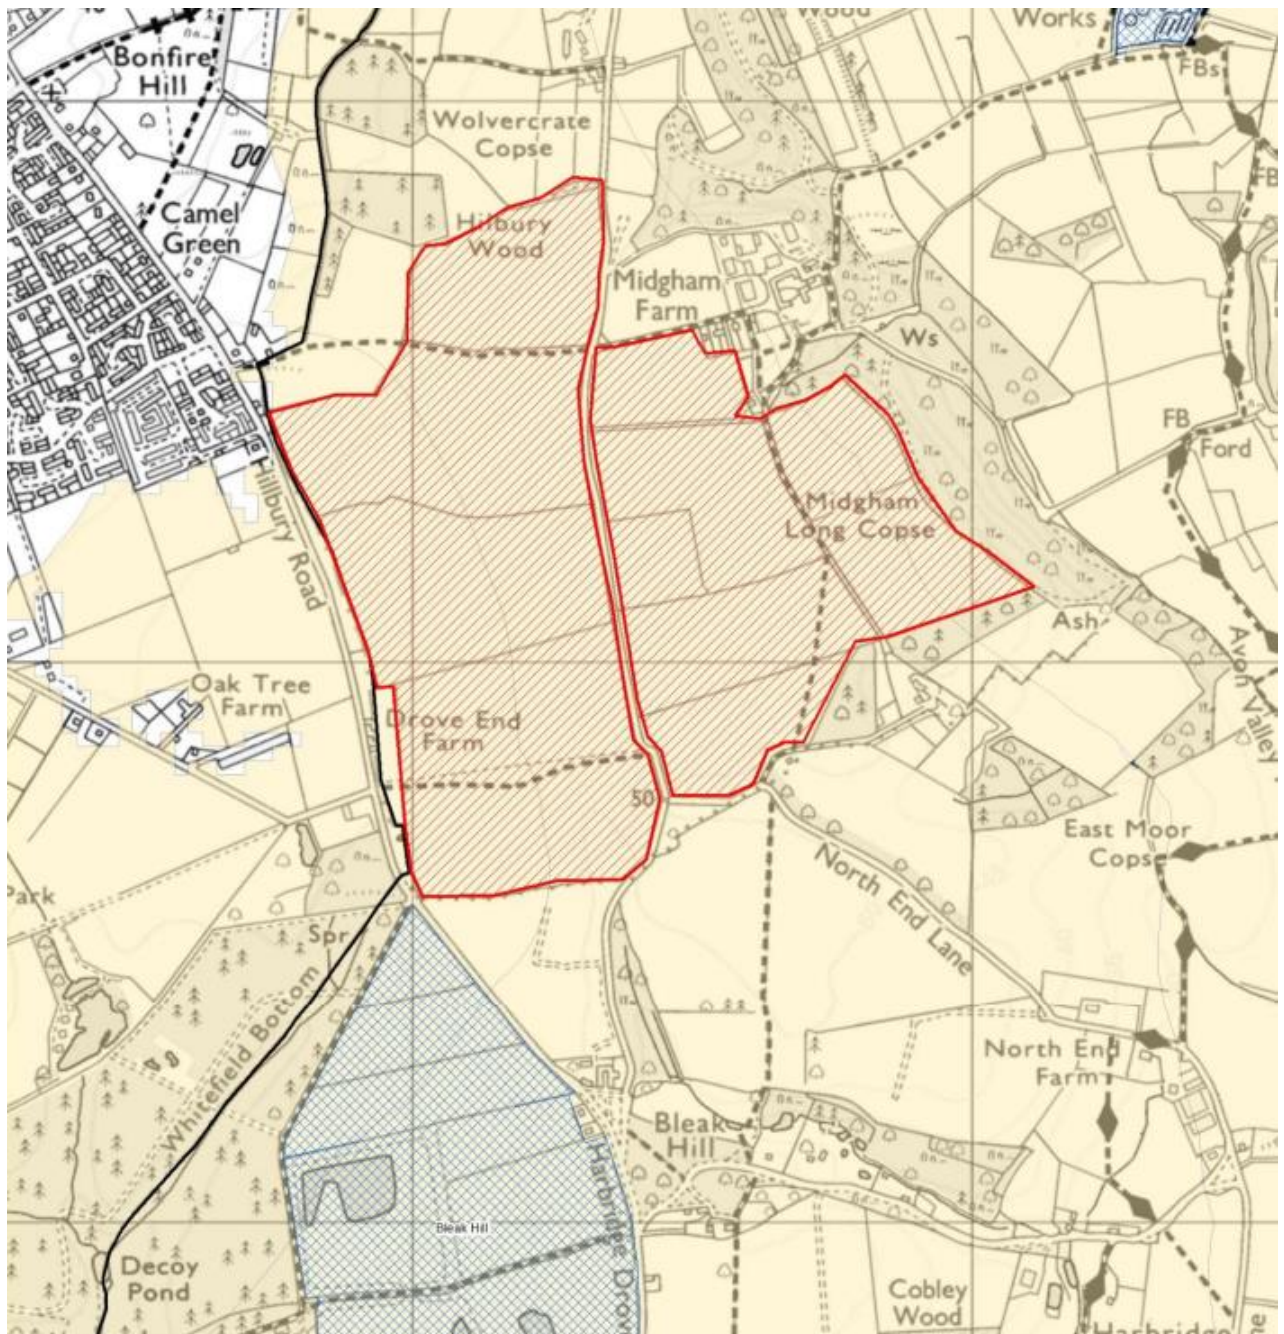

Midgham Farm Site proposed allocation (edged red)

Existing Bleak Hill site in blue hatching

© Crown copyright Hampshire County Council 2023
© Crown copyright British Geological Survey 2023
© Crown copyright and database rights
2023 Ordnance Survey [100019180]

From Appendix A of the HMWP Regulation 19 document -
<https://documents.hants.gov.uk/mineralsandwaste/HMWP-PartialUpdate-ProposedSubmissionPlanConsultationVersion-December2023.pdf>